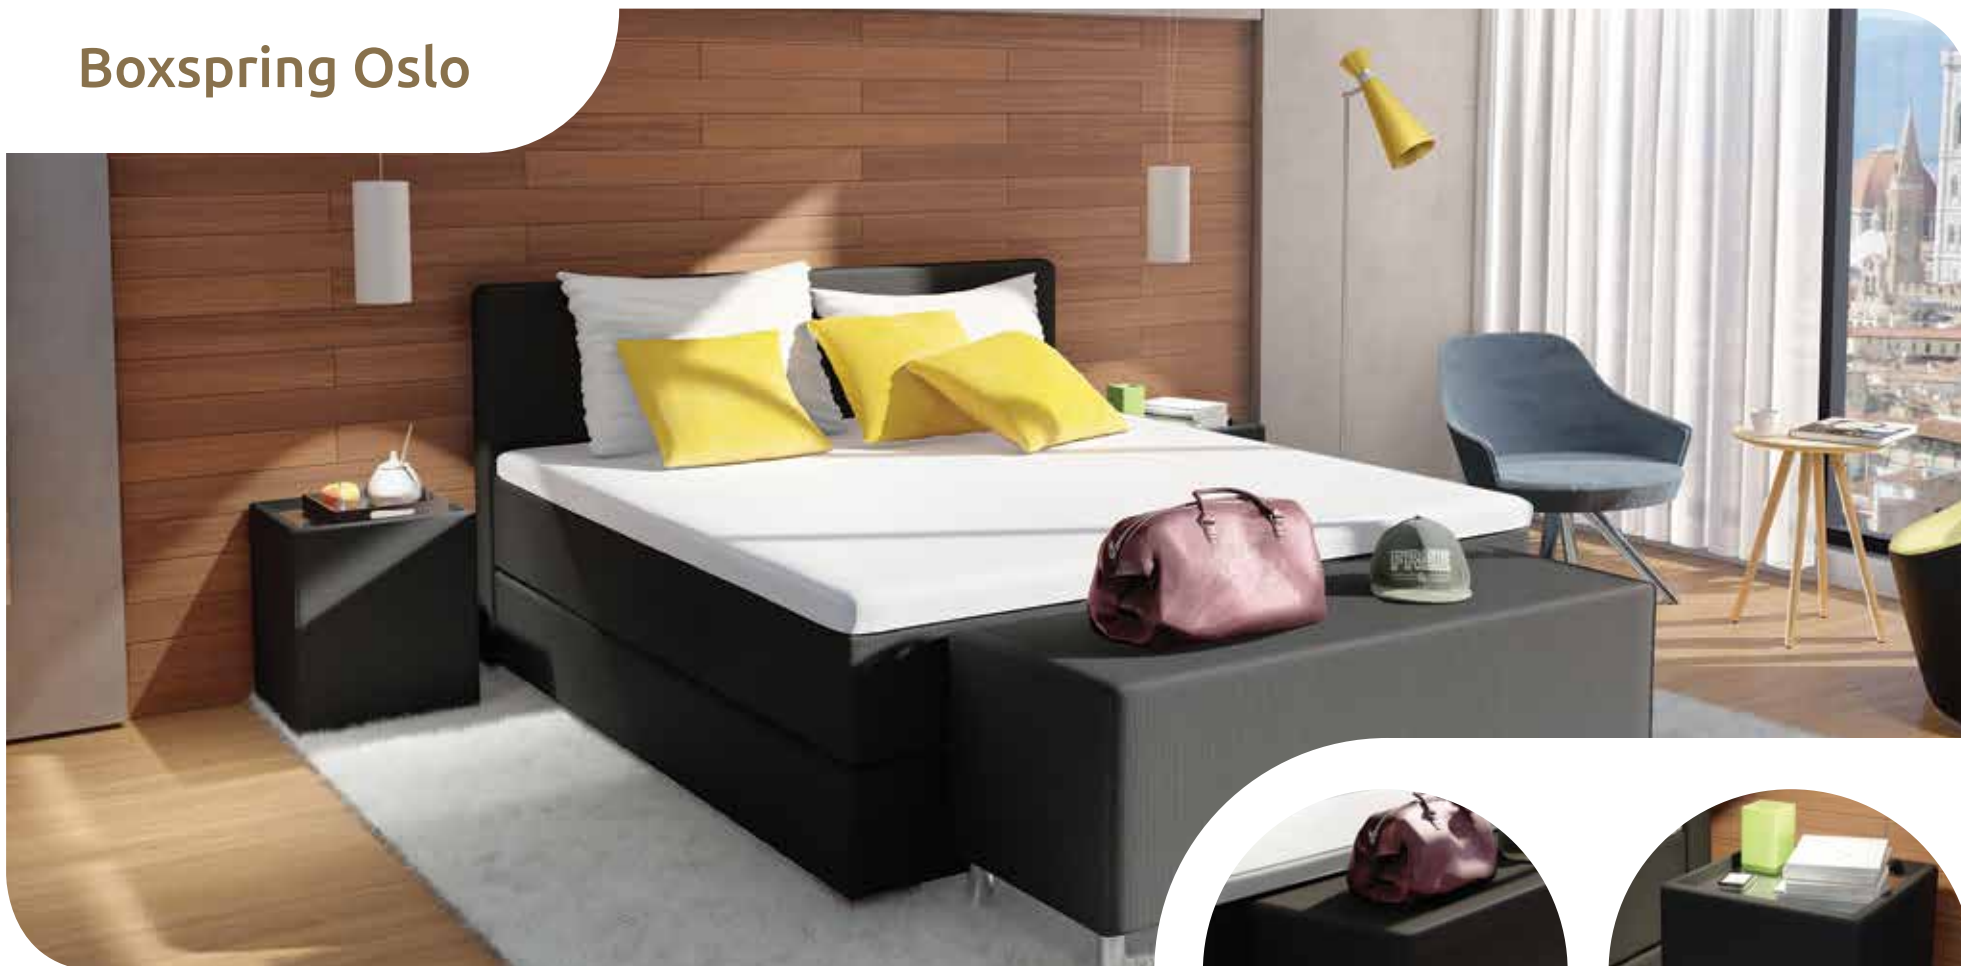

FIVE DIFFERENT SPRINGS FOR COMFORT AND HEIGHT

TEXTURES WITH MORE THAN 50 SHADES OF THE MAIN COLORS

20 DIFFERENT STYLE OF LEGS

Boxspring Madrid

METROPOLIS COLLECTION

Boxspring Madrid brings a luxurious atmosphere to your bedroom. The high headboard and the minimalistic design of the lines and the modern roping gives you freedom and character, known for Spain, in choosing the interior.

FIVE DIFFERENT SPRINGS
FOR COMFORT AND
HEIGHT

TEXTURES WITH MORE
THAN 50 SHADES OF THE
MAIN COLORS

20 DIFFERENT STYLE
OF LEGS

Boxspring Oslo

Thanks to the minimalistic design, influenced by the Scandinavian way of living where the beauty is in the simple things, this boxspring easily fits into any bedroom. The solid headboard ensures the contemporary and peaceful appearance of this comfortable boxspring.