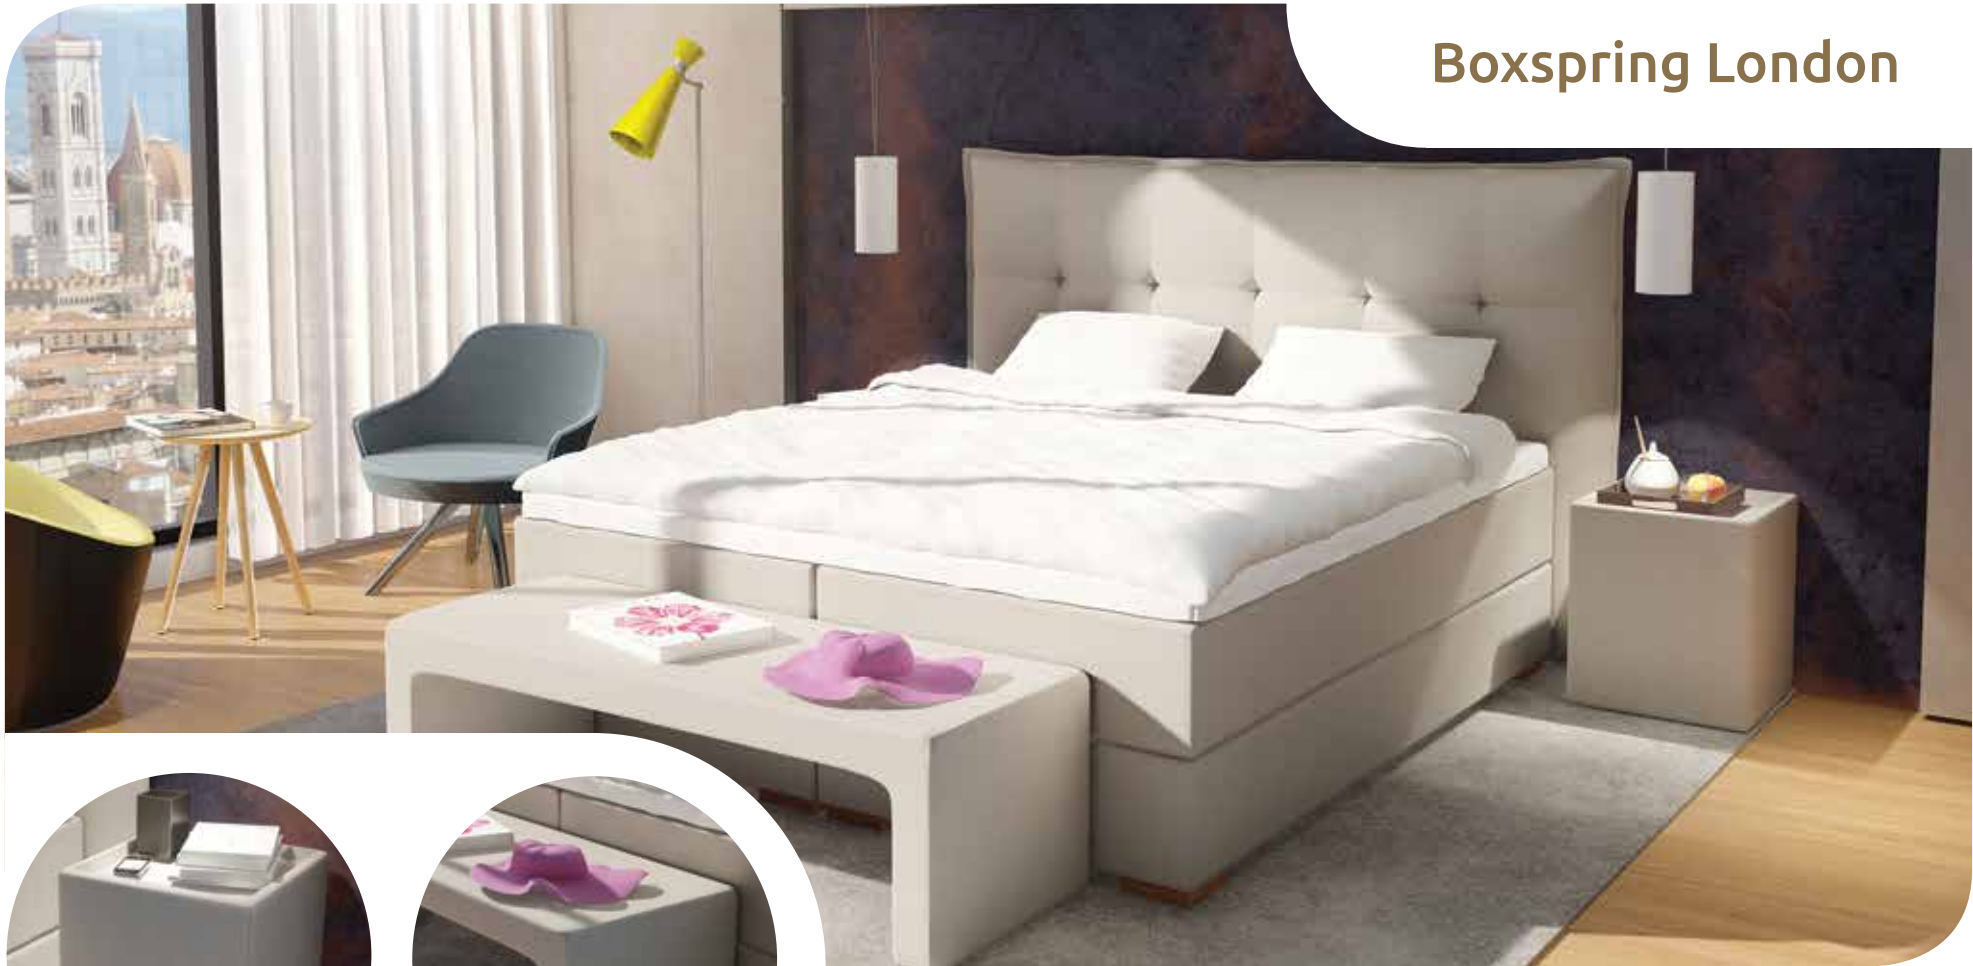

Boxspring London

METROPOLIS COLLECTION