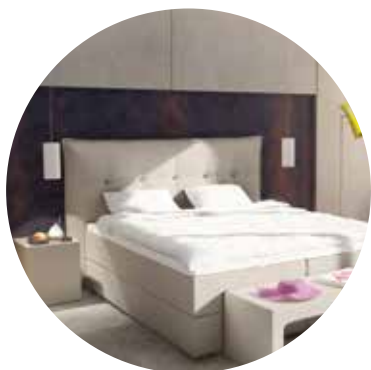

The Metropolis collection combines style and comfort and brings the atmosphere of different world cities into your bedroom.

Boxspring London